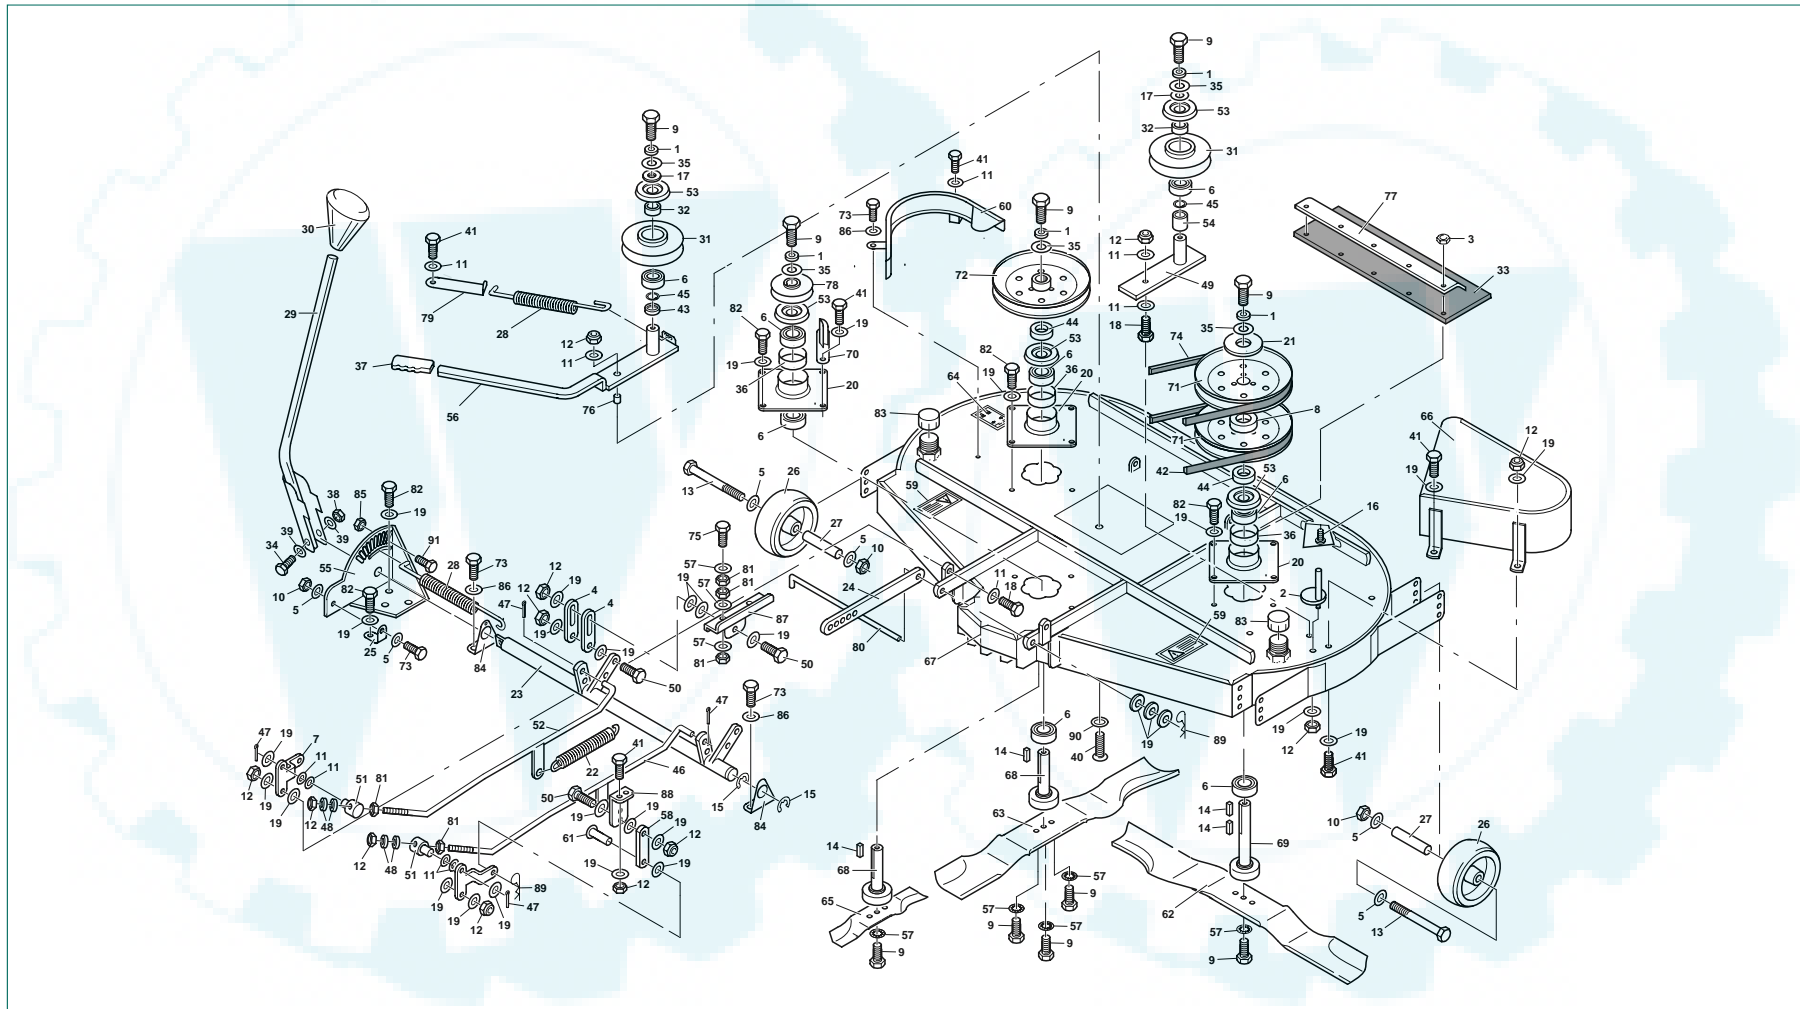

Westwood

42" (106cm) Contra-Rotating Cutter Deck

THE BEST OF BRITISH ENGINEERING